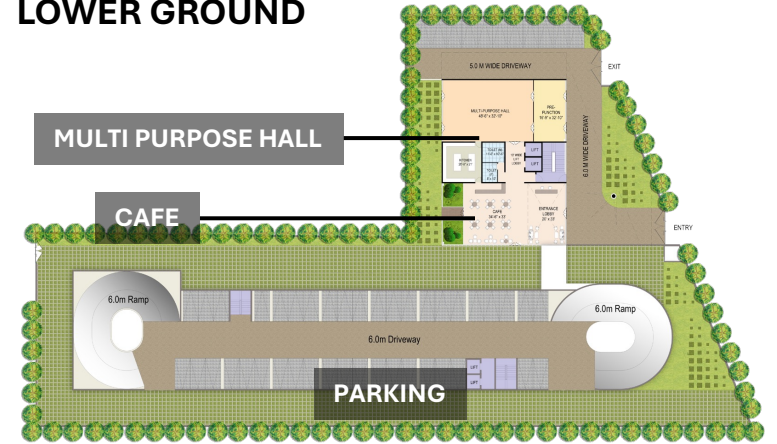

That Is Set To Become The Beacon Of Luxury,
Adorned By A Waterfall Design

A UNIQUE CONCEPT OF ZONING AND CONNECTIVITY

- The club's program is distributed across the **ground floor** and the **rooftop**
- These are **linked by elevators**.
- Amenities within each tower are **paired based on their nature**:
 - the Spa is linked with the Gym,
 - the Family Zone with the Lagoon Restaurant
 - the Business Club with both the bar and Executive Lounge.

AirBridges connecting AirClub atop majestic towers

~**1,25,000 SFT**
Of Club Amenities

Connected Through
A Glass **AirBridge**

Making It **The Largest**
Interconnected Sky Experience
In Gurugram

STATE-OF-THE-ART SPORTS CLUB

GROUND LEVEL

GROUND FLOOR

LOWER GROUND

LEVEL - 1

CREATING A PERFECT ECOSYSTEM

For Every Desire Of **Live,**
Work, Leisure And More..

WELLNESS

The Healing Zone

- Skating Area
- Yoga
- Amphitheatre
- Garden
- Meditation Zone
- Games Area
- Sunken Ponds
- Swimming Pool
- Sauna
- Hamam
- Ice Room
- Steam Room
- Outdoor Fitness
- Water Feature
- Cloud Meditation
- Outdoor Classes
- Cardio
- Climbing Wall
- Banquet Hall
- Spa
- Playground
- Banquet Lawn