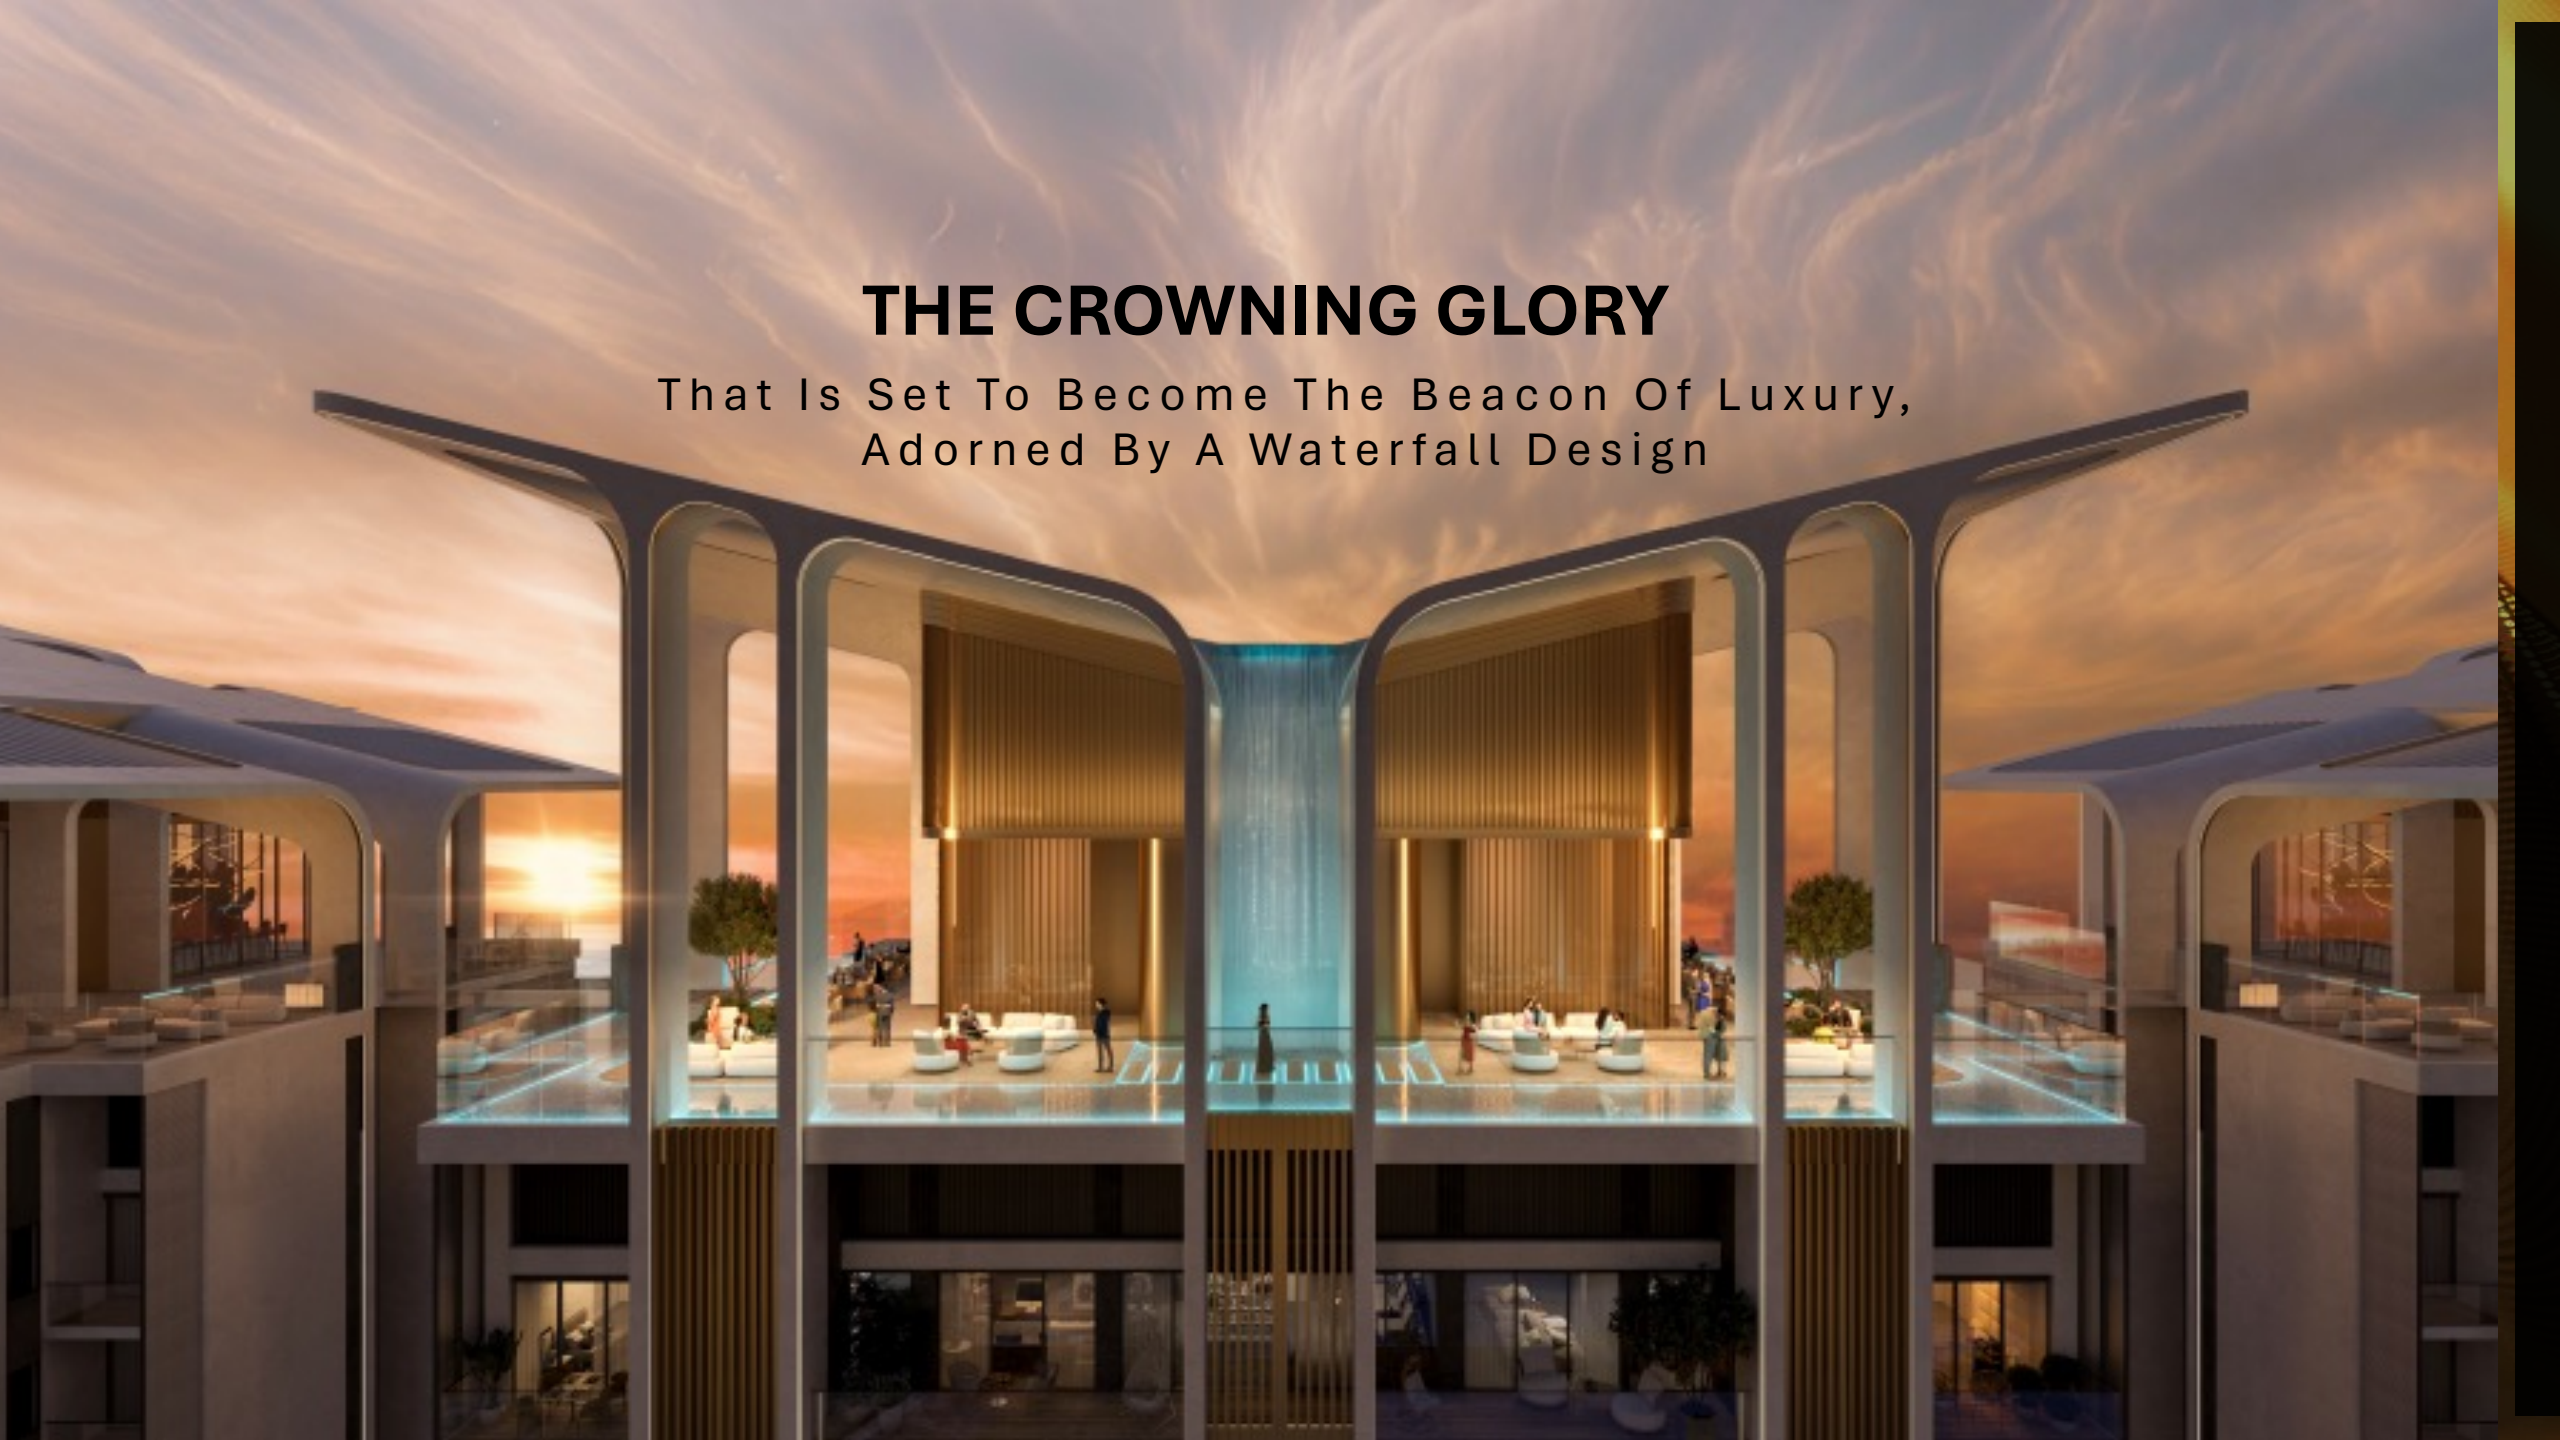

TOWER ENTRANCE

A symphony of elegance and architectural brilliance.

A world where **luxury**
meets **leisure**

IT ISN'T JUST ABOUT LIVING

It's An Experience That
Takes Your Breath Away

**Only A Few Names
Across The Globe Offers
A SCINTILLATING EXPERIENCE
IN THE SKY**

That Is Set To Become The Beacon Of Luxury,
Adorned By A Waterfall Design

A UNIQUE CONCEPT OF ZONING AND CONNECTIVITY

- The club's program is distributed across the **ground floor** and the **rooftop**
- These are **linked by elevators**.
- Amenities within each tower are **paired based on their nature**:
 - the Spa is linked with the Gym,
 - the Family Zone with the Lagoon Restaurant
 - the Business Club with both the bar and Executive Lounge.