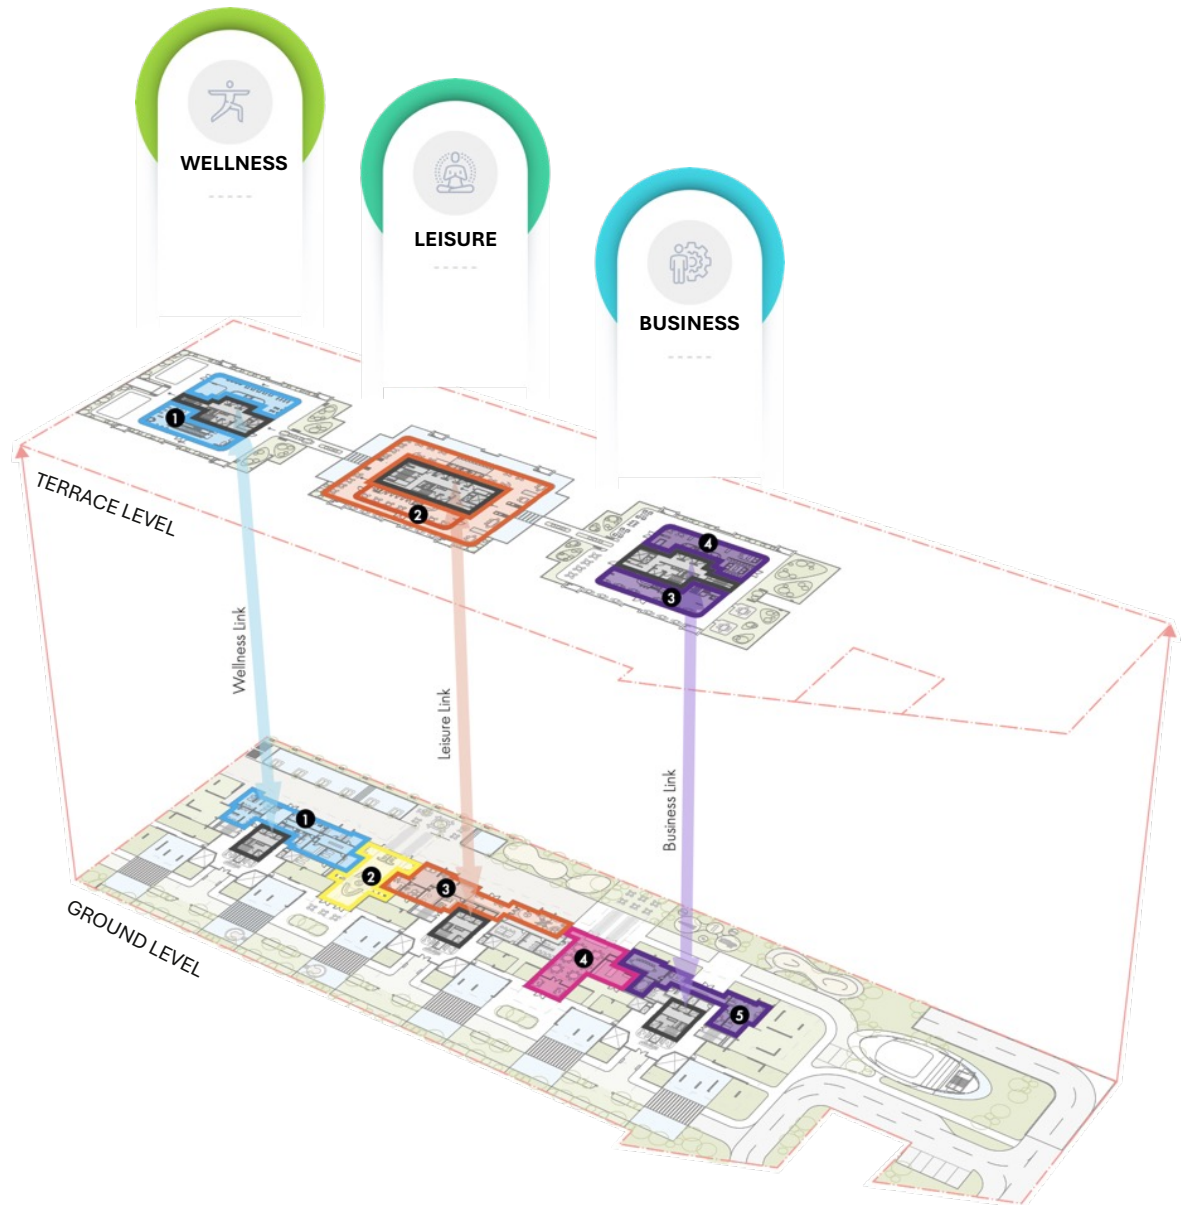

Marina Sands Bay, Singapore

The Skypark, Hong Kong

Oxley & Stirling Residences, Australia

Pinnacle@Duxton, Singapore

Now Experience The Same In

GURUGRAM

**LIVE THE LARGEST
AIR CLUB EXPERIENCE**
In Gurugram

THE CROWNING GLORY

That Is Set To Become The Beacon Of Luxury,
Adorned By A Waterfall Design

A UNIQUE CONCEPT OF ZONING AND CONNECTIVITY

- The club's program is distributed across the **ground floor** and the **rooftop**
- These are **linked by elevators**.
- Amenities within each tower are **paired based on their nature**:
 - the Spa is linked with the Gym,
 - the Family Zone with the Lagoon Restaurant
 - the Business Club with both the bar and Executive Lounge.

AirBridges connecting AirClub atop majestic towers

~**1,25,000 SFT**
Of Club Amenities

Connected Through
A Glass **AirBridge**

Making It **The Largest**
Interconnected Sky Experience
In Gurugram

STATE-OF-THE-ART SPORTS CLUB

GROUND LEVEL

GROUND FLOOR

LOWER GROUND

LEVEL - 1

CREATING A PERFECT ECOSYSTEM

For Every Desire Of **Live,**
Work, Leisure And More..

WELLNESS

The Healing Zone