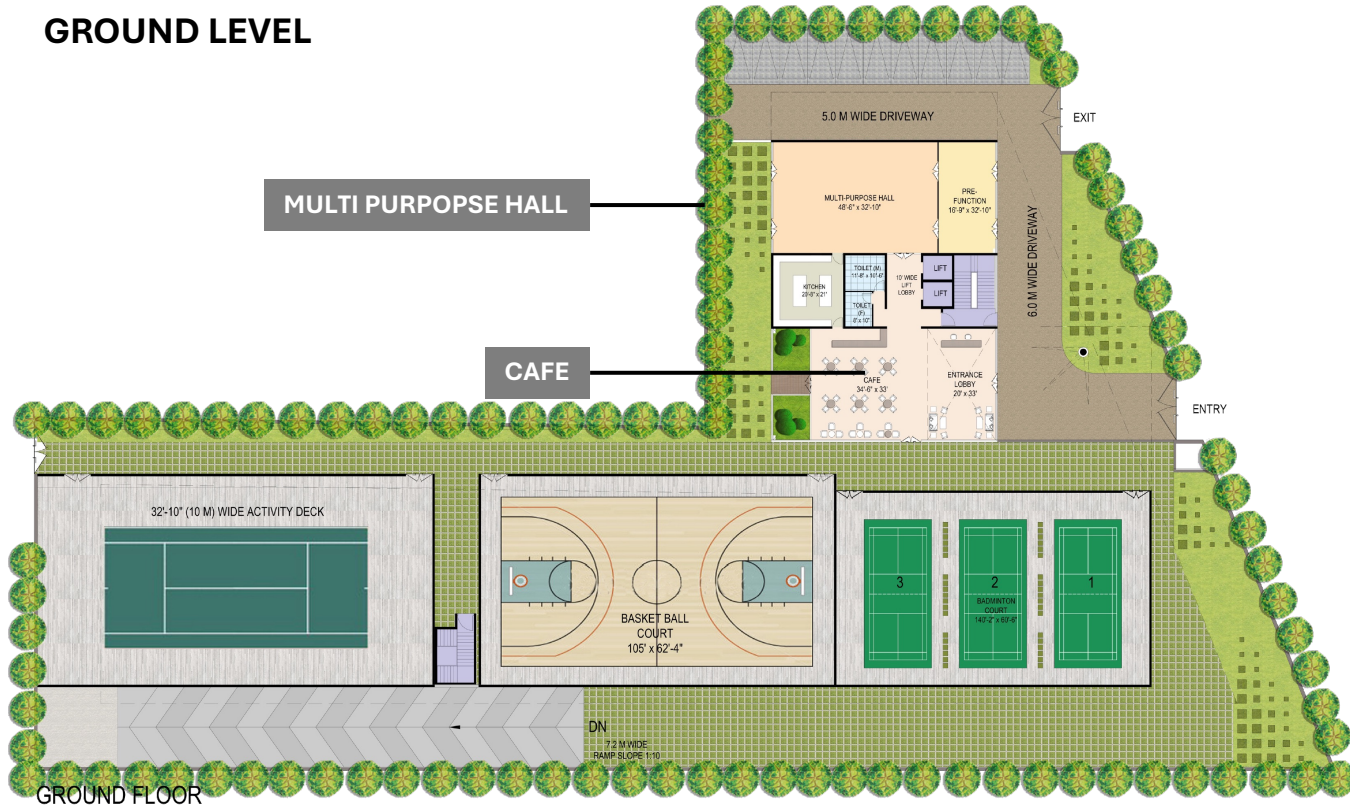

That Is Set To Become The Beacon Of Luxury,
Adorned By A Waterfall Design

A UNIQUE CONCEPT OF ZONING AND CONNECTIVITY

- The club's program is distributed across the **ground floor** and the **rooftop**
- These are **linked by elevators**.
- Amenities within each tower are **paired based on their nature**:
 - the Spa is linked with the Gym,
 - the Family Zone with the Lagoon Restaurant
 - the Business Club with both the bar and Executive Lounge.

AirBridges connecting AirClub atop majestic towers

~**1,25,000 SFT**
Of Club Amenities

Connected Through
A Glass **AirBridge**

Making It **The Largest**
Interconnected Sky Experience
In Gurugram

STATE-OF-THE-ART SPORTS CLUB

GROUND LEVEL

GROUND FLOOR

LOWER GROUND

LEVEL - 1

CREATING A PERFECT ECOSYSTEM

For Every Desire Of **Live,**
Work, Leisure And More..

WELLNESS

The Healing Zone

- Skating Area
- Yoga
- Amphitheatre
- Garden
- Meditation Zone
- Games Area
- Sunken Ponds
- Swimming Pool
- Sauna
- Hamam
- Ice Room
- Steam Room
- Outdoor Fitness
- Water Feature
- Cloud Meditation
- Outdoor Classes
- Cardio
- Climbing Wall
- Banquet Hall
- Spa
- Playground
- Banquet Lawn