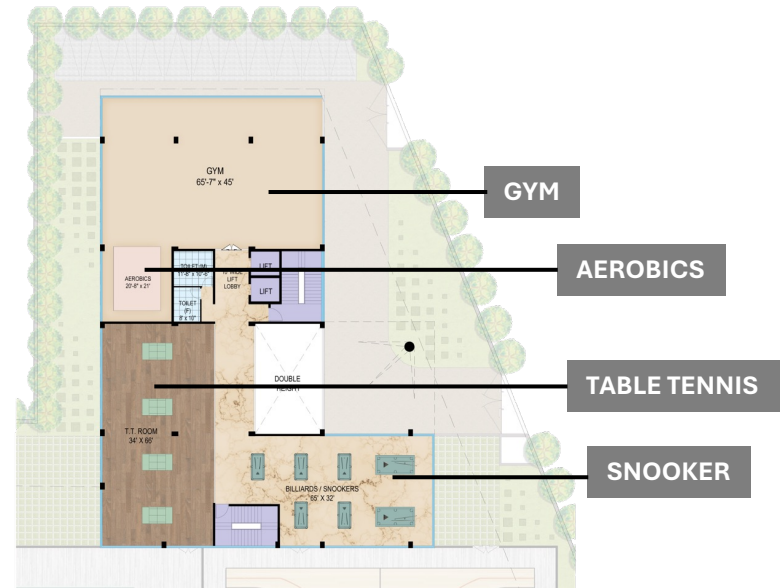

That Is Set To Become The Beacon Of Luxury,
Adorned By A Waterfall Design

A UNIQUE CONCEPT OF ZONING AND CONNECTIVITY

- The club's program is distributed across the **ground floor** and the **rooftop**
- These are **linked by elevators**.
- Amenities within each tower are **paired based on their nature**:
 - the Spa is linked with the Gym,
 - the Family Zone with the Lagoon Restaurant
 - the Business Club with both the bar and Executive Lounge.

AirBridges connecting AirClub atop majestic towers

~**1,25,000 SFT**
Of Club Amenities

Connected Through
A Glass **AirBridge**

Making It **The Largest**
Interconnected Sky Experience
In Gurugram

STATE-OF-THE-ART SPORTS CLUB

GROUND LEVEL

GROUND FLOOR

LOWER GROUND

LEVEL - 1

CREATING A PERFECT ECOSYSTEM

For Every Desire Of **Live,**
Work, Leisure And More..

WELLNESS

The Healing Zone

- Skating Area
- Yoga
- Amphitheatre
- Garden
- Meditation Zone
- Games Area
- Sunken Ponds
- Swimming Pool
- Sauna
- Hamam
- Ice Room
- Steam Room
- Outdoor Fitness
- Water Feature
- Cloud Meditation
- Outdoor Classes
- Cardio
- Climbing Wall
- Banquet Hall
- Spa
- Playground
- Banquet Lawn